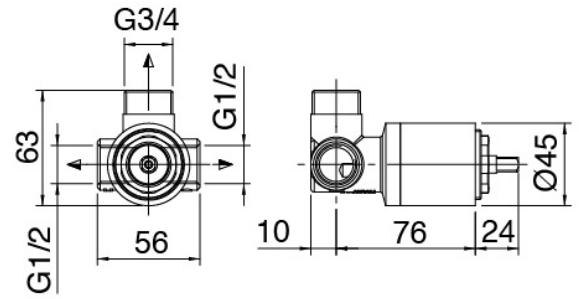

Concealed part

Cod: 2900A402A00

Concealed shower mixer - concealed part

Shower head

Cod: 2900SO01A00

Shower outlet

Finiture disponibili:

finiture speciali su richiesta salvo quantitativi minimi di ordine garantiti

chrome

CRCR

chrome-gold

CRLU

polished gold

LULU