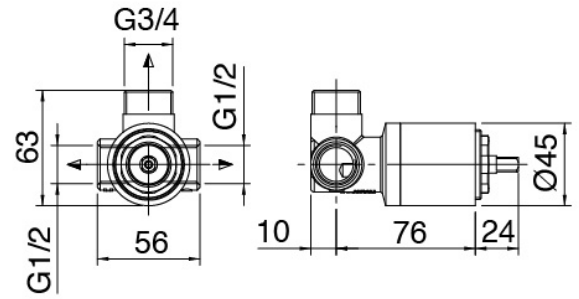

900 - Built-in shower set

Codice kit: 2900 DDP-070

Built-in mixer shower mixer with pole – 2 exits

Componenti

Shower column

Cod: 2900M612A00

Wall mtd shower set with hand shower

Single-lever mixer

Cod: 5102B402A00

Concealed shower mixer - external part

Concealed part

Cod: 2900A402A00

Concealed shower mixer - concealed part

Shower head

Cod: 2900SO01A00

Shower outlet