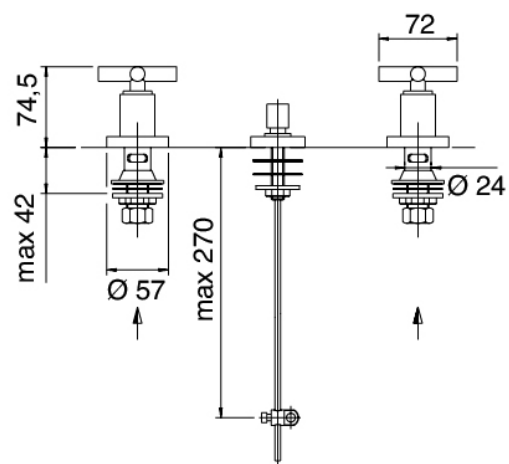

### Modern - Traditional tap bidet

Codice kit: 4701 BBX-070

Traditional tap waterjet bidet with drain

### Tap set

Cod: 47010201A00

Bidet set