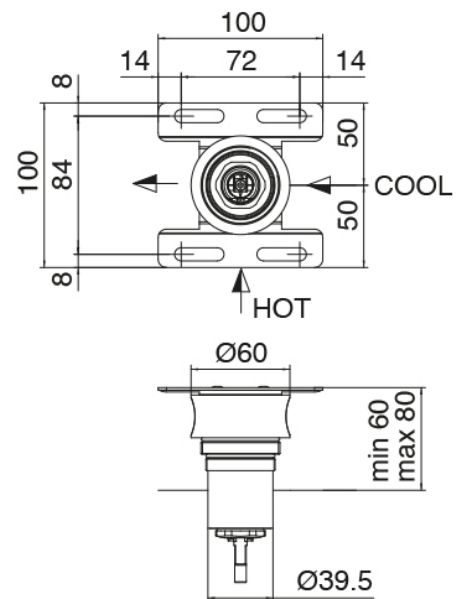

Modern - Built-in set

Codice kit: 2700 MLX-070

Washbasin mixer on top with ceiling-mounted washbasin spout

Componenti

Concealed part (B100)

Cod: 3300B100A00

Column-mounted washbasin/bath spout - concealed part

Ceiling-mounted washbasin spout

Cod: 33000110A00

Ceiling-mounted washbasin spout

Concealed part

Cod: 3300B402A00

Concealed shower mixer - concealed part

Single-lever mixer

Cod: 2700A402AA0

Concealed shower mixer - external part

Disk handle PA02

Cod: 2700PA02A00

Disk handle for built-in elements

Finiture disponibili:

finiture speciali su richiesta salvo quantitativi minimi di ordine garantiti