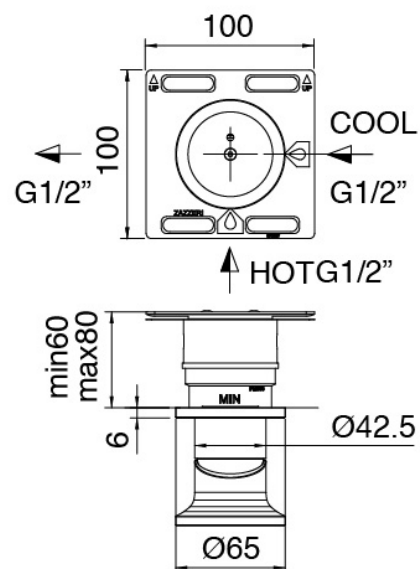

Modern - Built-in set

Codice kit: 2700 MLX-070

Washbasin mixer on top with ceiling-mounted washbasin spout

Componenti

Concealed part (B100)

Cod: 3300B100A00

Column-mounted washbasin/bath spout - concealed part

Ceiling-mounted washbasin spout

Cod: 33000110A00

Ceiling-mounted washbasin spout

Concealed part

Cod: 3300B402A00

Concealed shower mixer - concealed part

Single-lever mixer

Cod: 2700A402AA0

Concealed shower mixer - external part

Disk handle PA02

Cod: 2700PA02A00

Disk handle for built-in elements

Finiture disponibili:

finiture speciali su richiesta salvo quantitativi minimi di ordine garantiti