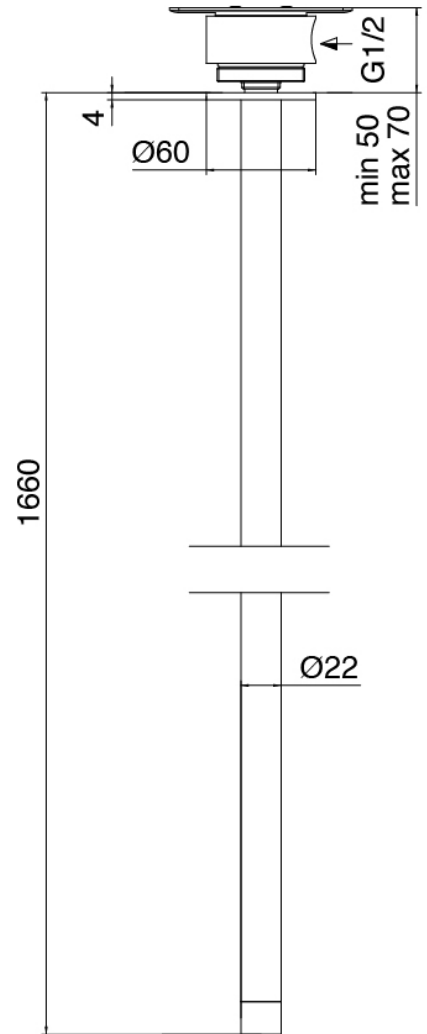

Modern - Built-in set

Codice kit: 2700 MLX-070

Washbasin mixer on top with ceiling-mounted washbasin spout

Componenti

Concealed part (B100)

Cod: 3300B100A00

Column-mounted washbasin/bath spout - concealed part

Ceiling-mounted washbasin spout

Cod: 33000110A00

Ceiling-mounted washbasin spout

Concealed part

Cod: 3300B402A00

Concealed shower mixer - concealed part

Single-lever mixer

Cod: 2700A402AA0

Concealed shower mixer - external part

Disk handle PA02

Cod: 2700PA02A00

Disk handle for built-in elements

Finiture disponibili:

finiture speciali su richiesta salvo quantitativi minimi di ordine garantiti