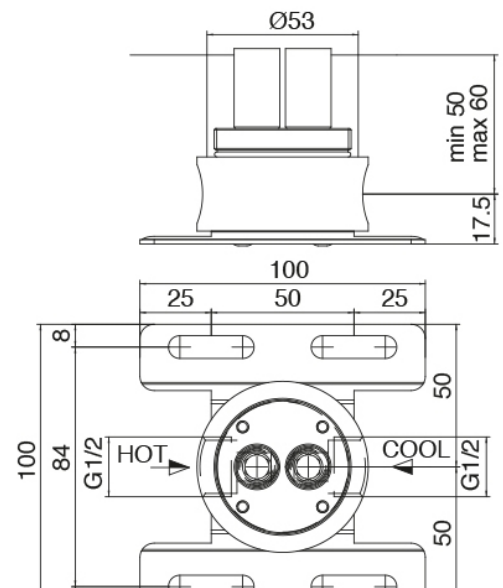

Modern - Built-in set

Codice kit: 2700 MLX-070

Washbasin mixer on top with ceiling-mounted washbasin spout

Componenti

Concealed part (B100)

Cod: 3300B100A00

Column-mounted washbasin/bath spout - concealed part

Ceiling-mounted washbasin spout

Cod: 33000110A00

Ceiling-mounted washbasin spout

Concealed part

Cod: 3300B402A00

Concealed shower mixer - concealed part

Single-lever mixer

Cod: 2700A402AA0

Concealed shower mixer - external part

Disk handle PA02

Cod: 2700PA02A00

Disk handle for built-in elements

Finiture disponibili:

finiture speciali su richiesta salvo quantitativi minimi di ordine garantiti