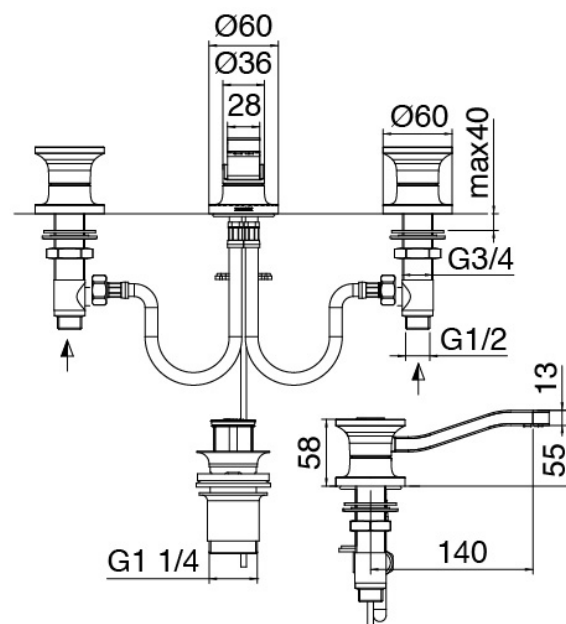

### Modern - Traditional washbasin tap

Codice kit: 2701 BLX-010

Traditional washbasin tap 3-holes revolving spout without plug

### Tap set

Cod: 27010100A00

Washbasin set with revolving spout - 140 X h55mm

### Disk handle

---

Cod: 2700PA01A00

Disk handle washbasin/bidet

### Disk plug rod

---

Cod: 2700PA04A00

Disk plug rod for 3-holes washbasin/bidet