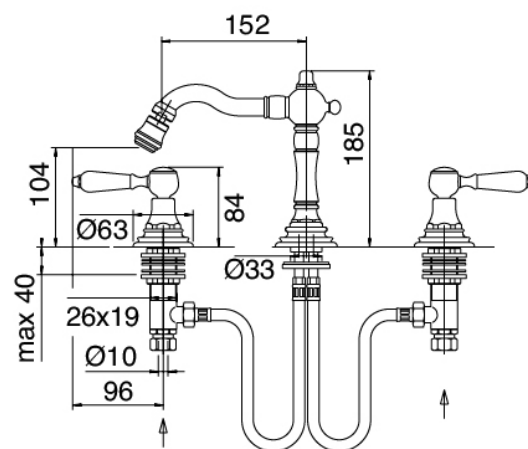

Classic - Traditional tap bidet

Codice kit: 5502 BBX-040

Traditional bidet 3 hole with revolving spout with drain

Componenti

Tap set

Cod: 55020203A00

3-hole bidet set

Finiture disponibili: