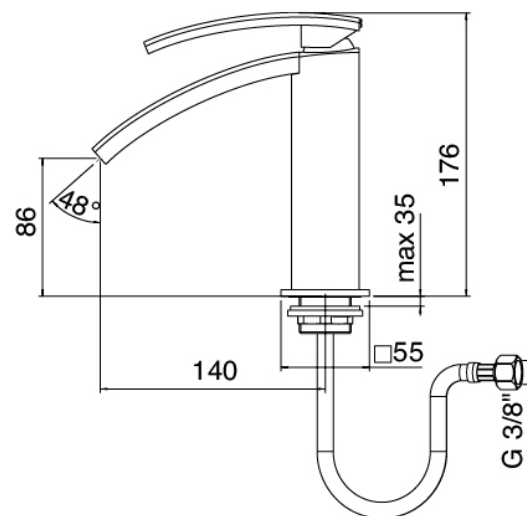

## Modern - Washbasin mixer

Codice kit: 3901 MLX-010  
Washbasin mixer with plug

### Single-lever mixer

Cod: 39011100A00  
Single lever washbasin mixer

### Pressure-controlled drain

Cod: 3900K302A00  
Squared automatic pressure control drain