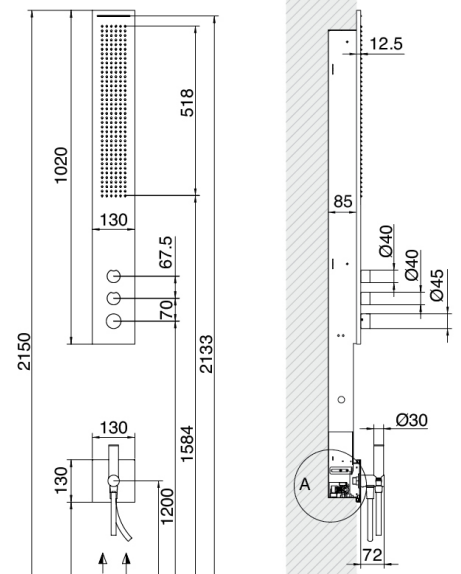

Obliqua - Built-in multifunctional shower column (with Flyfall[®])

Codice kit: 1500 CDI-060

Multifunctional shower column (with Flyfall[®]) with thermostatic built-in mixer, plan shower head – 4 exits

Componenti

Equipped shower column

Cod: 15000613A00

Two pieces shower column with plate showerhead -

Untreated finish part

Cod: 1500B610A00

Two pieces shower column - Canceled part

Finiture disponibili:

finiture speciali su richiesta salvo quantitativi minimi di ordine garantiti