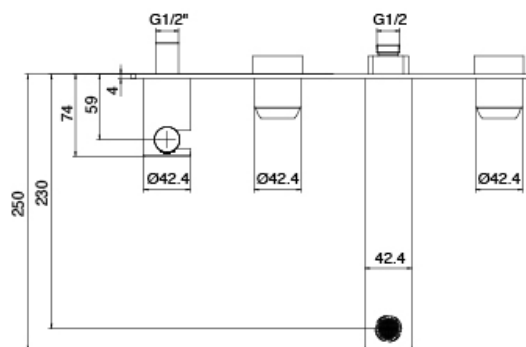

### Concealed part

Cod: 3300I401AB0

Built-in bathtub set - concealed part - Two mixers

### Mixer set with spout Q316

Cod: 3400J401A00

Buit-in bathtub set - two mixers - spout 230 mm -  
without plate and flexible - external part

### Flexible L=150mm

Cod: 3300N504A00

PVC flexible pipe for handshower - Black - L 1,5m