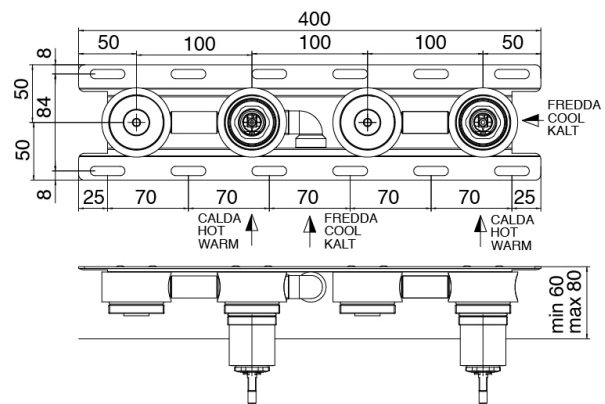

### Q316 - Built-in bathtub set

Codice kit: 3400 EVI-110

Built-in bathtub set - Two mixers

### Concealed part

Cod: 3300I401AB0

Built-in bathtub set - concealed part - Two mixers

### Mixer set with spout Q316

Cod: 3400J401A00

Buit-in bathtub set - two mixers - spout 230 mm -  
without plate and flexible - external part

### Flexible L=150mm

Cod: 3300N504A00

PVC flexible pipe for handshower - Black - L 1,5m