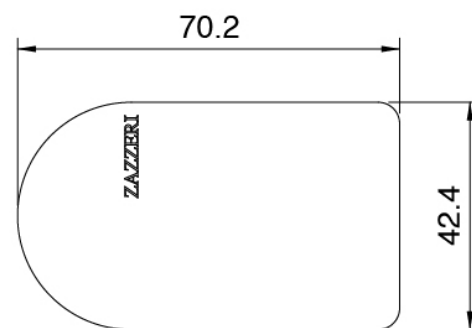

### Concealed part

Cod: 3300I401AB0

Built-in bathtub set - concealed part - Two mixers

### Mixer set with spout Q316

Cod: 3400J401A00

Buit-in bathtub set - two mixers - spout 230 mm -  
without plate and flexible - external part