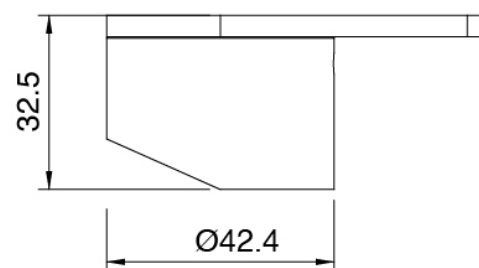

### Concealed part

Cod: 3300I401AB0

Built-in bathtub set - concealed part - Two mixers

### Mixer set with spout Q316

Cod: 3400J401A00

Buit-in bathtub set - two mixers - spout 230 mm -  
without plate and flexible - external part