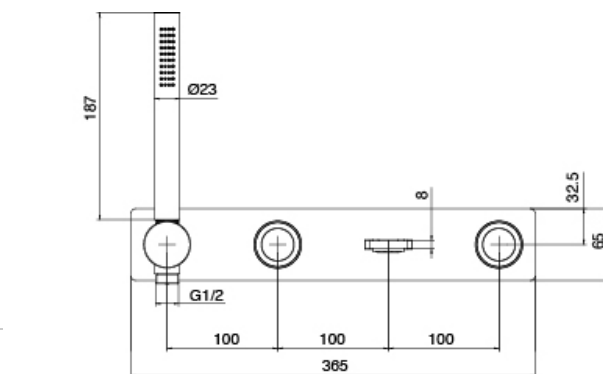

### Concealed part

Cod: 3300I401AB0

Built-in bathtub set - concealed part - Two mixers

### Mixer set with spout Q316

Cod: 3400J401A00

Buit-in bathtub set - two mixers - spout 230 mm -  
without plate and flexible - external part

### Flexible L=150mm

Cod: 3300N504A00

PVC flexible pipe for handshower - Black - L 1,5m