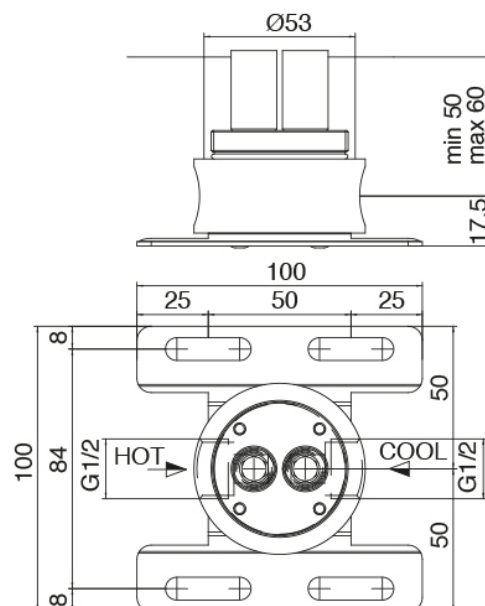

image not found or type unknown https://www.zazzer.it/us/wp-content/uploads/2017/04/b3daf2_357a4470072a4

Q316 - Bathtub set on tubes

Codice kit: 3400 EVT-120

Built-in bathtub set with hand shower - Two mixers

Componenti

Concealed part (B100)

Cod: 3300B100A00

Column-mounted washbasin/bath spout - concealed part

Column-mounted bathtub

Cod: 3400W110A00

Column-mounted washbasin spout with
Handshower - External part - Without flexible - Two
mixers

Handle

Cod: 3400MA02A00

HANDLE MA02 Handle for built-in parts

Flexible

Cod: 3300N504A01

PVC flexible pipe for handshower - Black - L 1,2m

Finiture disponibili:

finiture speciali su richiesta salvo quantitativi minimi di ordine garantiti