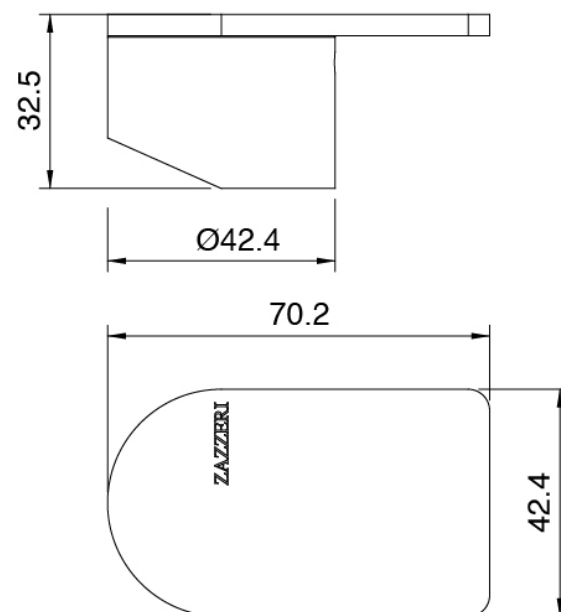

Componenti

Concealed part (B100)

Cod: 3300B100A00

Column-mounted washbasin/bath spout - concealed part

Column-mounted bathtub

Cod: 3400W110A00

Column-mounted washbasin spout with
Handshower - External part - Without flexible - Two
mixers

Handle

Cod: 3400MA02A00

HANDLE MA02 Handle for built-in parts

Flexible

Cod: 3300N504A01

PVC flexible pipe for handshower - Black - L 1,2m

Finiture disponibili:

finiture speciali su richiesta salvo quantitativi minimi di ordine garantiti