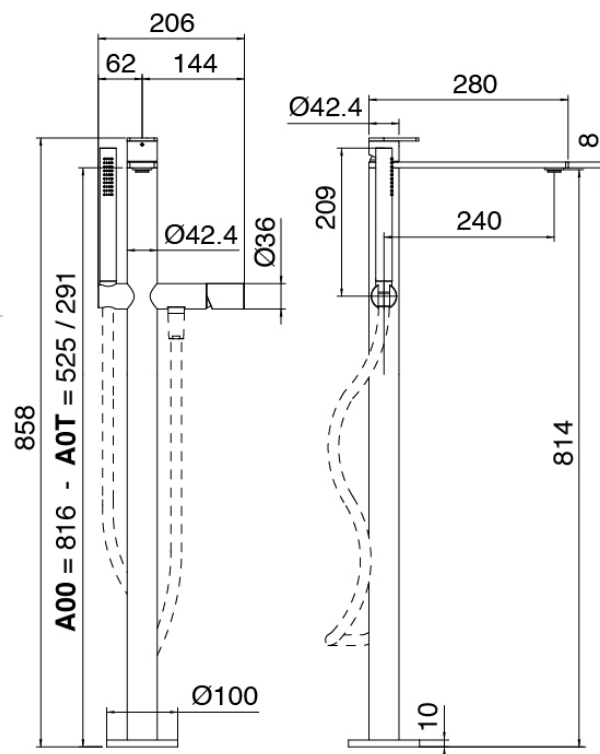

image not found or type unknown https://www.zazzer.it/us/wp-content/uploads/2017/04/b3daf2_357a4470072a4

Q316 - Bathtub set on tubes

Codice kit: 3400 EVT-120

Built-in bathtub set with hand shower - Two mixers

Componenti

Concealed part (B100)

Cod: 3300B100A00

Column-mounted washbasin/bath spout - concealed part

Column-mounted bathtub

Cod: 3400W110A00

Column-mounted washbasin spout with
Handshower - External part - Without flexible - Two
mixers

Handle

Cod: 3400MA02A00

HANDLE MA02 Handle for built-in parts

Flexible

Cod: 3300N504A01

PVC flexible pipe for handshower - Black - L 1,2m

Finiture disponibili:

finiture speciali su richiesta salvo quantitativi minimi di ordine garantiti