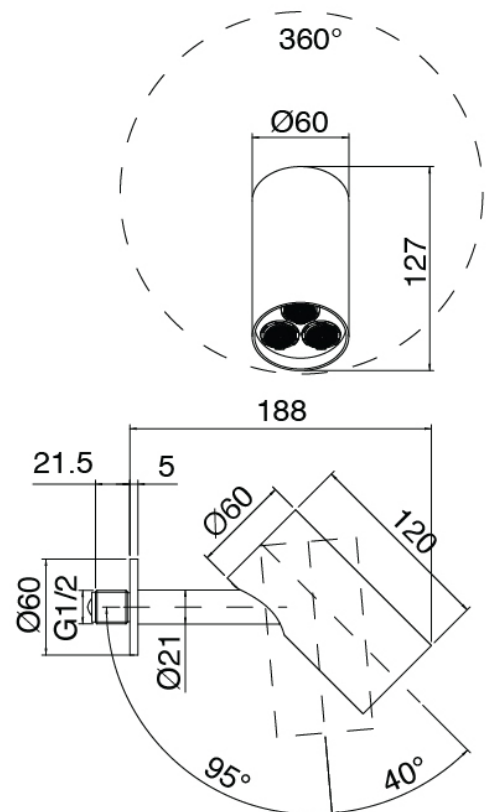

Q316 - Showerhead with hand shower

Codice kit: 3400 SDI-130

Shower head SPOT and built-in mixer – 1 exit

Componenti

Shower head SPOT

Cod: 3400SO01A00

Adjustable wall-mounted showerhead SPOT

Concealed part

Cod: 3300B402A00

Concealed shower mixer - concealed part

Single-lever mixer

Cod: 3305A402AA0

Concealed shower mixer - without plate - external part

Handle

Cod: 3400MA02A00

HANDLE MA02 Handle for built-in parts