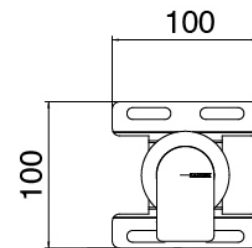

Q316 - Showerhead with hand shower

Codice kit: 3400 SDI-130

Shower head SPOT and built-in mixer – 1 exit

Componenti

Shower head SPOT

Cod: 3400SO01A00

Adjustable wall-mounted showerhead SPOT

Concealed part

Cod: 3300B402A00

Concealed shower mixer - concealed part

Single-lever mixer

Cod: 3305A402AA0

Concealed shower mixer - without plate - external part

Handle

Cod: 3400MA02A00

HANDLE MA02 Handle for built-in parts