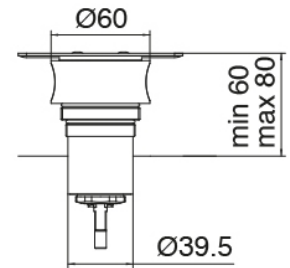

Q316 - Showerhead with hand shower

Codice kit: 3400 SDI-130

Shower head SPOT and built-in mixer – 1 exit

Componenti

Shower head SPOT

Cod: 3400SO01A00

Adjustable wall-mounted showerhead SPOT

Concealed part

Cod: 3300B402A00

Concealed shower mixer - concealed part

Single-lever mixer

Cod: 3305A402AA0

Concealed shower mixer - without plate - external part

Handle

Cod: 3400MA02A00

HANDLE MA02 Handle for built-in parts