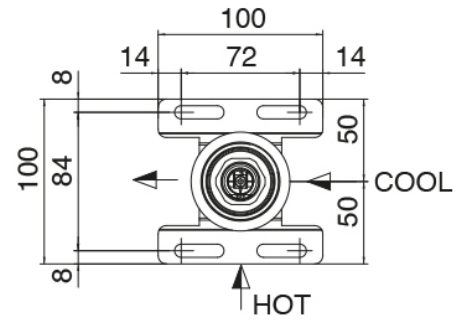

Q316 - Showerhead with hand shower

Codice kit: 3400 SDI-130

Shower head SPOT and built-in mixer – 1 exit

Componenti

Shower head SPOT

Cod: 3400SO01A00

Adjustable wall-mounted showerhead SPOT

Concealed part

Cod: 3300B402A00

Concealed shower mixer - concealed part

Single-lever mixer

Cod: 3305A402AA0

Concealed shower mixer - without plate - external part

Handle

Cod: 3400MA02A00

HANDLE MA02 Handle for built-in parts