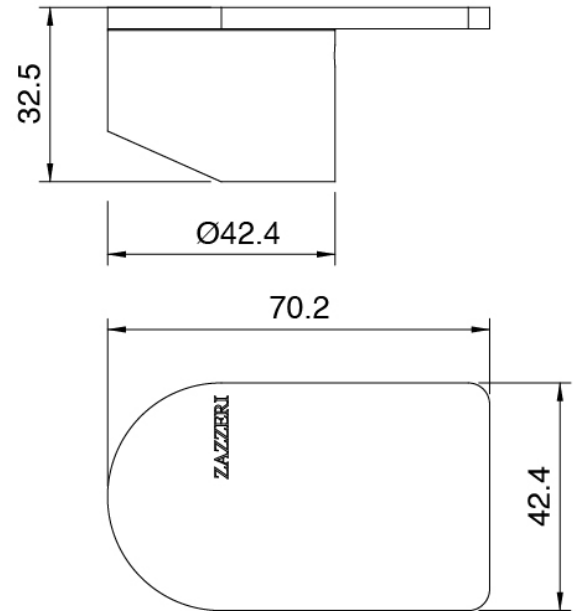

Q316 - Showerhead with hand shower

Codice kit: 3400 SDI-130

Shower head SPOT and built-in mixer – 1 exit

Componenti

Shower head SPOT

Cod: 3400SO01A00

Adjustable wall-mounted showerhead SPOT

Concealed part

Cod: 3300B402A00

Concealed shower mixer - concealed part

Single-lever mixer

Cod: 3305A402AA0

Concealed shower mixer - without plate - external part

Handle

Cod: 3400MA02A00

HANDLE MA02 Handle for built-in parts