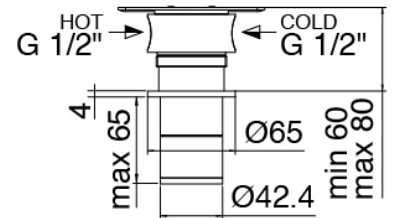

Q316 - Showerhead with hand shower

Codice kit: 3400 SDI-130

Shower head SPOT and built-in mixer – 1 exit

Componenti

Shower head SPOT

Cod: 3400SO01A00

Adjustable wall-mounted showerhead SPOT

Concealed part

Cod: 3300B402A00

Concealed shower mixer - concealed part

Single-lever mixer

Cod: 3305A402AA0

Concealed shower mixer - without plate - external part

Handle

Cod: 3400MA02A00

HANDLE MA02 Handle for built-in parts