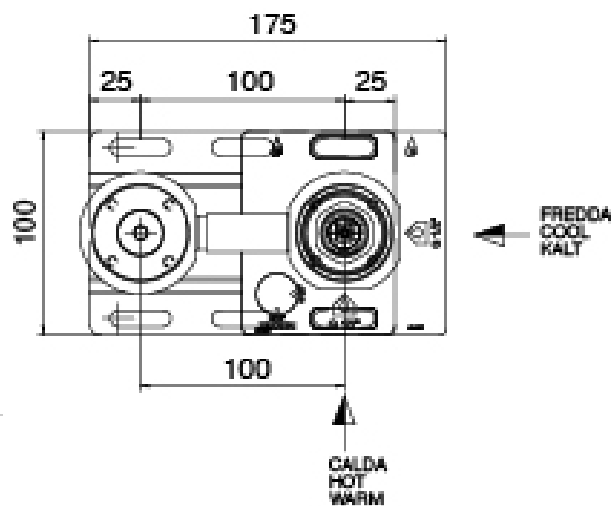

### Single-lever mixer

Cod: 3400A113A00

Built-in washbasin set - external part

### Concealed part (3300B113)

Cod: 3300B113A00

Built-in washbasin set - external part