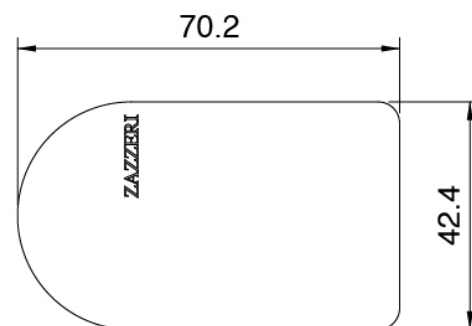

Concealed part (3300B113)

Cod: 3300B113A00

Built-in washbasin set - external part

Handle

Cod: 3400MA02A00

HANDLE MA02 Handle for built-in parts

Finiture disponibili:

finiture speciali su richiesta salvo quantitativi minimi di ordine garantiti

brush steel

ASAS