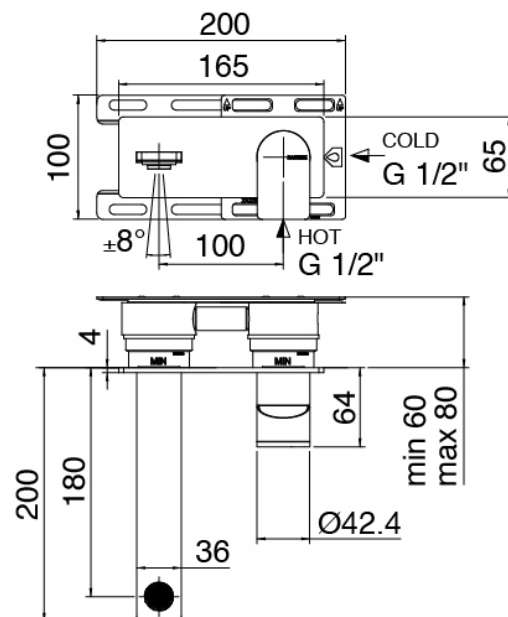

### Single-lever mixer

Cod: 3400A113A00

Built-in washbasin set - external part

### Concealed part (3300B113)

Cod: 3300B113A00

Built-in washbasin set - external part