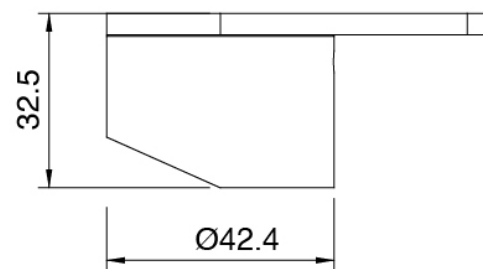

Concealed part (3300B113)

Cod: 3300B113A00

Built-in washbasin set - external part

Handle

Cod: 3400MA02A00

HANDLE MA02 Handle for built-in parts

Finiture disponibili:

finiture speciali su richiesta salvo quantitativi minimi di ordine garantiti

brush steel

ASAS