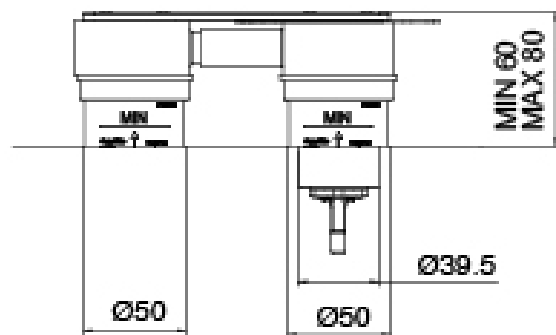

### Single-lever mixer

Cod: 3400A113A00

Built-in washbasin set - external part

### Concealed part (3300B113)

Cod: 3300B113A00

Built-in washbasin set - external part