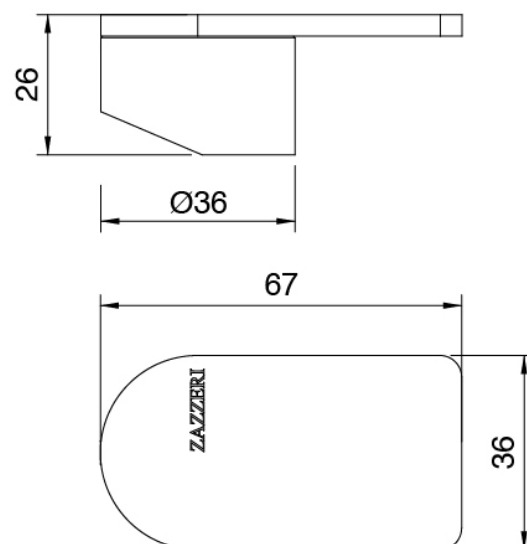

Handle

Cod: 3400MA01A00

HANDLE MA01 Handle for washbasin/bidet mixer

Finiture disponibili:

finiture speciali su richiesta salvo quantitativi minimi di ordine garantiti

brush steel

ASAS

antracite

APAP

bronzorame

BPBP

carbon

KPKP

rame

RPRP