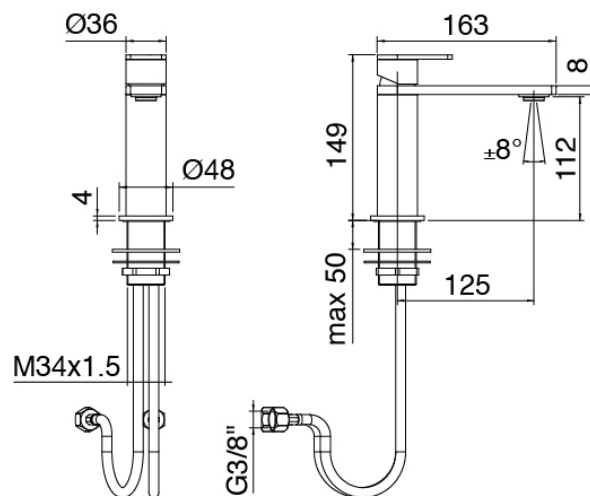

Q316 - Washbasin mixer

Codice kit: 3400 MLX-010

Single lever washbasin mixer without plug

Componenti

Single-lever mixer

Cod: 34001106A00

Single lever washbasin mixer without plug - L125 x
H112 mm

Handle

Cod: 3400MA01A00

HANDLE MA01 Handle for washbasin/bidet mixer

Finiture disponibili:

finiture speciali su richiesta salvo quantitativi minimi di ordine garantiti

brush steel

ASAS

antracite

APAP