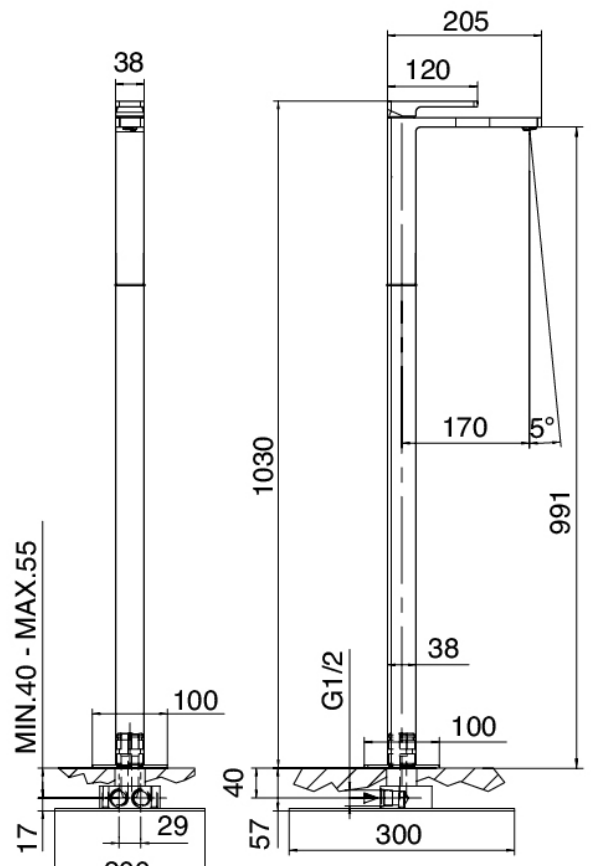

Modern - Column-mounted single lever washbasin mixer

Codice kit: 5700 MLT-060

Column-mounted single lever washbasin mixer with plug

Componenti

Single-lever mixer

Cod: 5700T100A00

Column-mounted single lever washbasin mixer -

Spout 170 x h991 mm

Pressure-controlled drain

Cod: 2900Q302A00

Abfluss mit flachem Knopf

Finiture disponibili:

finiture speciali su richiesta salvo quantitativi minimi di ordine garantiti

cromo

CRCR