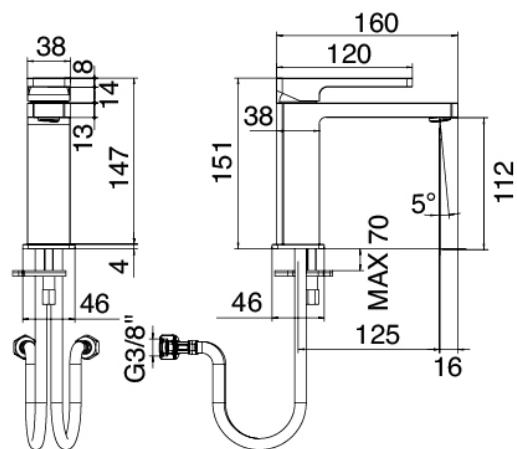

Modern - Washbasin mixer

Codice kit: 5700 MLX-020

Washbasin mixer with plug

Componenti

Single-lever mixer

Cod: 57001106A00

Single lever washbasin mixer without plug

Pressure-controlled drain

Cod: 2900Q302A00

Abfluss mit flachem Knopf

Finiture disponibili:

finiture speciali su richiesta salvo quantitativi minimi di ordine garantiti

cromo

CRCR

brushed steel

NFNF