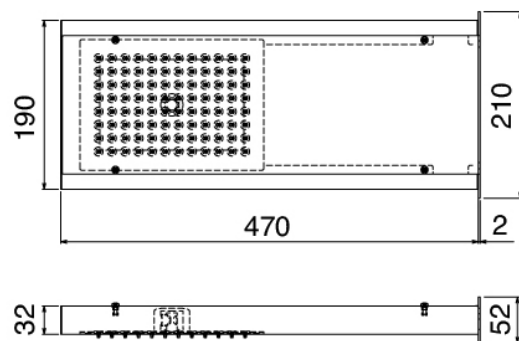

## Shirò - Showerhead

Codice kit: 1100 SDI-030

Showerhead complete with thermostatic built-in mixer – 1 exit

### Untreated finish part

Cod: 29000801A00

1-way concealed thermostatic mixer - concealed parts

### Shower head

Cod: 11000422A00

Showerarm complete