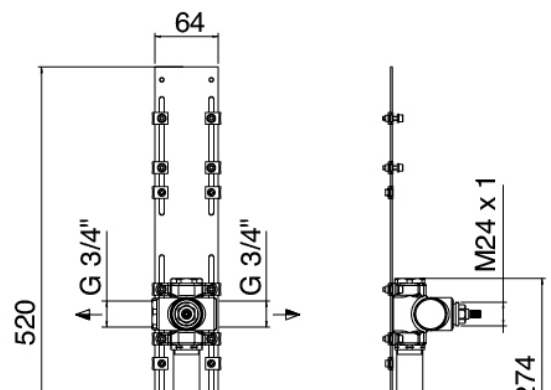

## Shirò - Showerhead

Codice kit: 1100 SDI-030

Showerhead complete with thermostatic built-in mixer – 1 exit

### Untreated finish part

Cod: 29000801A00

1-way concealed thermostatic mixer - concealed parts

### Shower head

Cod: 11000422A00

Showerarm complete