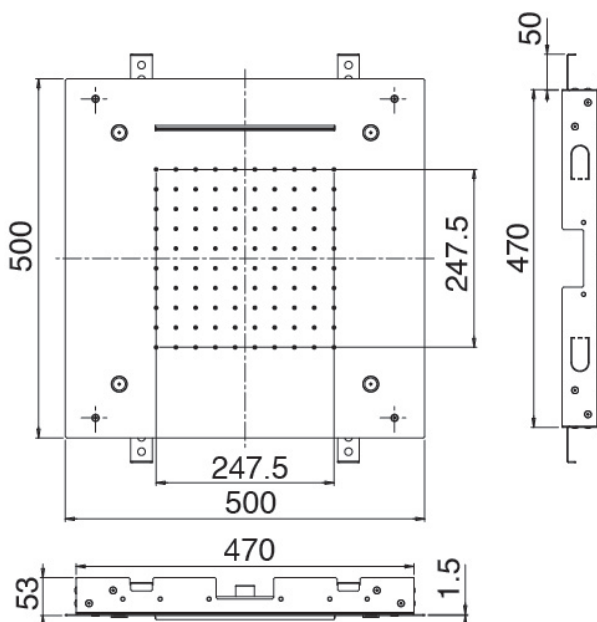

image not found or type unknown https://www.zazzer.it/us/wp-content/uploads/2017/04/b3daf2_357a4470072a4

Shirò Skyrain - Ceiling showerhead

Codice kit: 1101 SDI-020

Ceiling showerhead with rain, waterfall, nebulizers

Componenti

Ceiling showerhead with rain, waterfall, nebulizers

Cod: 1101SO09A00

Ceiling showerhead with rain, waterfall, nebulizers -
500 x 500 mm

Finiture disponibili:

finiture speciali su richiesta salvo quantitativi minimi di ordine garantiti