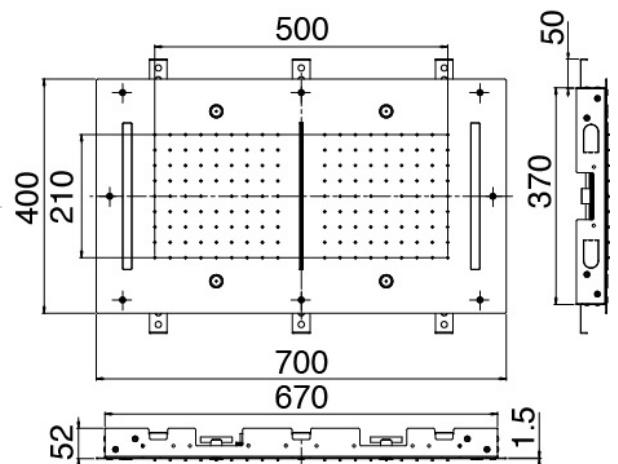

Finiture disponibili:

finiture speciali su richiesta salvo quantitativi minimi di ordine garantiti

brush steel inox

ASAS