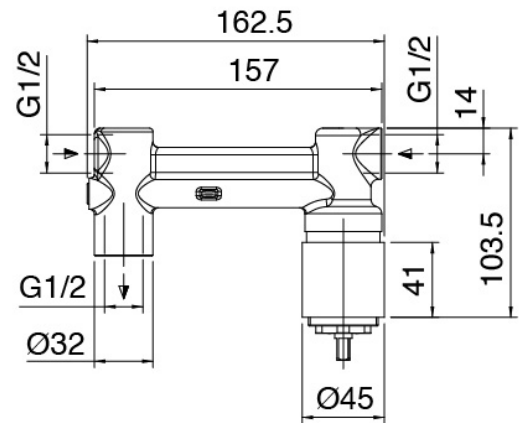

## Concealed part

Cod: 2900B113A00

Built-in washbasin set - concealed part