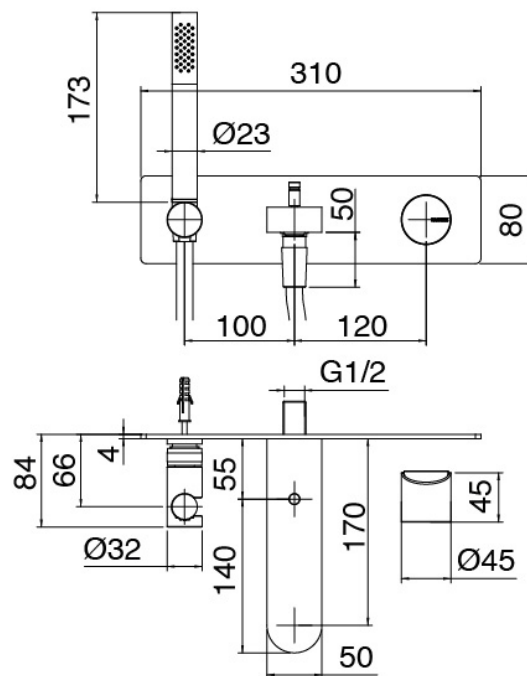

### Modern - Built-in bathtub set

Codice kit: 3102 EVI-060

Built-in bathtub set - Two exits

### Mixer set with spout

Cod: 3102I401AA0

Built-in bathtub set -external part

## Concealed part

Cod: 2900B113A00

Built-in washbasin set - concealed part