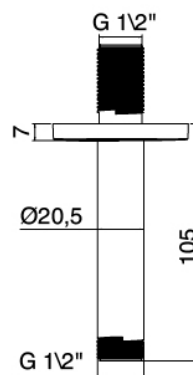

image not found or type unknown https://www.zazzer.it/us/wp-content/uploads/2017/04/b3daf2_357a4470072a4

Modern - Shower arm with shower head and hand shower

Codice kit: 4600 DDI-070

Shower arm with shower head, hand shower and built-in mixer – 2 exits

Componenti

Wall-mounted arm

Cod: 4600BR03A00

Ceiling-mounted shower head 100mm

Stand alone hand shower

Cod: 46000414A03

Antilimescale multipurpose handshower Diam. 130mm ECO AIR set with water outlet

Single-lever mixer

Cod: 46001401A00

Concealed shower mixer with diverter - Complete

Shower head

Cod: 4600SO02A00

Antimescale shower head ABS Diam. 200mm ECO

AIR

Finiture disponibili:

finiture speciali su richiesta salvo quantitativi minimi di ordine garantiti