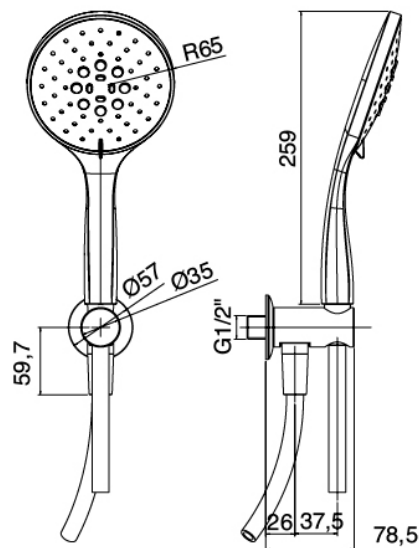

image not found or type unknown https://www.zazzer.it/us/wp-content/uploads/2017/04/b3daf2_357a4470072a4

Modern - Shower arm with shower head and hand shower

Codice kit: 4600 DDI-070

Shower arm with shower head, hand shower and built-in mixer – 2 exits

Componenti

Wall-mounted arm

Cod: 4600BR03A00

Ceiling-mounted shower head 100mm

Stand alone hand shower

Cod: 46000414A03

Antilimescale multipurpose handshower Diam. 130mm ECO AIR set with water outlet

Single-lever mixer

Cod: 46001401A00

Concealed shower mixer with diverter - Complete

Shower head

Cod: 4600SO02A00

Antimescale shower head ABS Diam. 200mm ECO

AIR

Finiture disponibili:

finiture speciali su richiesta salvo quantitativi minimi di ordine garantiti