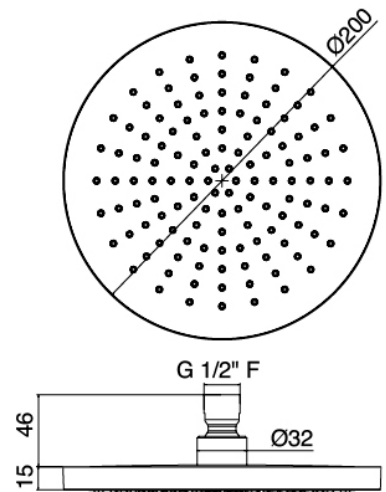

image not found or type unknown https://www.zazzer.it/us/wp-content/uploads/2017/04/b3daf2_357a4470072a4

Modern - Shower arm with shower head and hand shower

Codice kit: 4600 DDI-070

Shower arm with shower head, hand shower and built-in mixer – 2 exits

Componenti

Wall-mounted arm

Cod: 4600BR03A00

Ceiling-mounted shower head 100mm

Stand alone hand shower

Cod: 46000414A03

Antilimescale multipurpose handshower Diam. 130mm ECO AIR set with water outlet

Single-lever mixer

Cod: 46001401A00

Concealed shower mixer with diverter - Complete

Shower head

Cod: 4600SO02A00

Antimescale shower head ABS Diam. 200mm ECO

AIR

Finiture disponibili:

finiture speciali su richiesta salvo quantitativi minimi di ordine garantiti