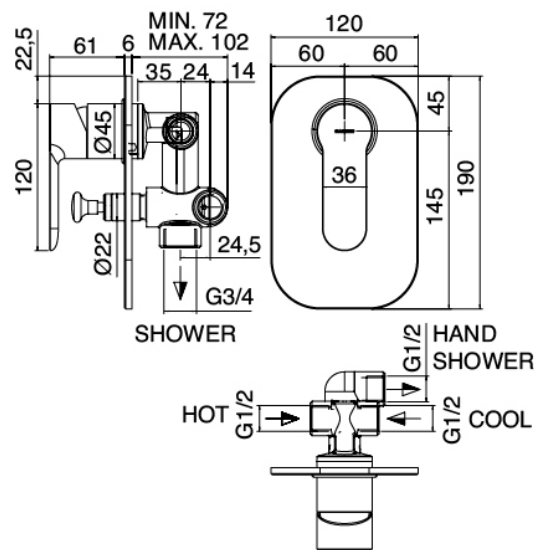

image not found or type unknown https://www.zazzer.it/us/wp-content/uploads/2017/04/b3daf2_357a4470072a4

Modern - Shower arm with shower head and hand shower

Codice kit: 4600 DDI-070

Shower arm with shower head, hand shower and built-in mixer – 2 exits

Componenti

Wall-mounted arm

Cod: 4600BR03A00

Ceiling-mounted shower head 100mm

Stand alone hand shower

Cod: 46000414A03

Antilimescale multipurpose handshower Diam. 130mm ECO AIR set with water outlet

Single-lever mixer

Cod: 46001401A00

Concealed shower mixer with diverter - Complete

Shower head

Cod: 4600SO02A00

Antimescale shower head ABS Diam. 200mm ECO

AIR

Finiture disponibili:

finiture speciali su richiesta salvo quantitativi minimi di ordine garantiti