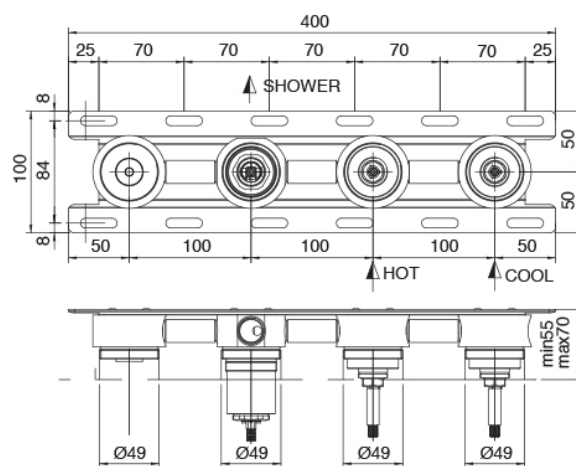

Modern - Built-in bathtub set

Codice kit: 3301 GVI-100

Traditional built-in bathtub set – Two exits

Componenti

Concealed part

Cod: 3301B401A01

3 holes built-in shower with 2-ways diverter and handshower - concealed part

3 holes tap control

Cod: 3301X401A01

3 holes built-in shower with 2-ways diverter and handshower (without flexible) - external part

Washbasin spout

Cod: 33000403A00

Wall mtd washbasin spout - L 160 mm

Finiture disponibili: