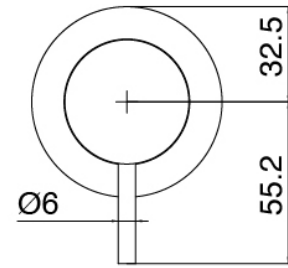

In-line concealed valves

Cod: 3300Y407AA0

In-line concealed valves - external parts

Thermostatic control

Cod: 3300T550AA0

Concealed thermostatic mixer - external parts

Handshower stand alone

Cod: 3300Z419A04

Handshower set, with Diam. 30mm handshower, water outlet and support - without flexible

Ceiling-mounted shower head

Cod: 3300T623A00

Ceiling-mounted shower head - 700mm

Concealed part

Cod: 3300B110A00

Ceiling-mounted - concealed part

Revolving showerhead with Flyfall

Cod: 3300SO05A00

Ceiling-mounted revolving tubular showerhead with Flyfall

Flexible L=150mm

Cod: 3300N504A00

PVC flexible pipe for handshower - Black - L 1,5m

Finiture disponibili: