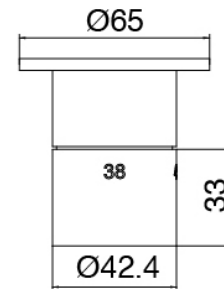

In-line concealed valves

Cod: 3300Y407AA0

In-line concealed valves - external parts

Thermostatic control

Cod: 3300T550AA0

Concealed thermostatic mixer - external parts

Handshower stand alone

Cod: 3300Z419A04

Handshower set, with Diam. 30mm handshower, water outlet and support - without flexible

Ceiling-mounted shower head

Cod: 3300T623A00

Ceiling-mounted shower head - 700mm

Concealed part

Cod: 3300B110A00

Ceiling-mounted - concealed part

Revolving showerhead with Flyfall

Cod: 3300SO05A00

Ceiling-mounted revolving tubular showerhead with Flyfall

Flexible L=150mm

Cod: 3300N504A00

PVC flexible pipe for handshower - Black - L 1,5m

Finiture disponibili: