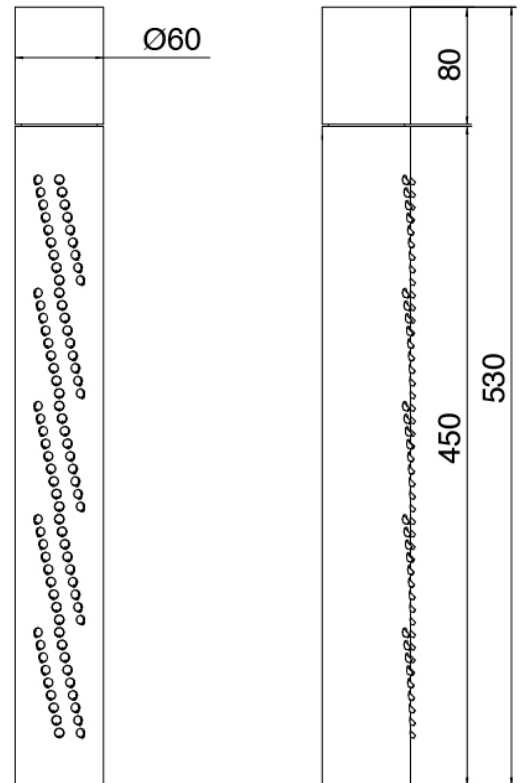

In-line concealed valves

Cod: 3300Y407AA0

In-line concealed valves - external parts

Thermostatic control

Cod: 3300T550AA0

Concealed thermostatic mixer - external parts

Handshower stand alone

Cod: 3300Z419A04

Handshower set, with Diam. 30mm handshower, water outlet and support - without flexible

Ceiling-mounted shower head

Cod: 3300T623A00

Ceiling-mounted shower head - 700mm

Concealed part

Cod: 3300B110A00

Ceiling-mounted - concealed part

Revolving showerhead with Flyfall

Cod: 3300SO05A00

Ceiling-mounted revolving tubular showerhead with Flyfall

Flexible L=150mm

Cod: 3300N504A00

PVC flexible pipe for handshower - Black - L 1,5m

Finiture disponibili: