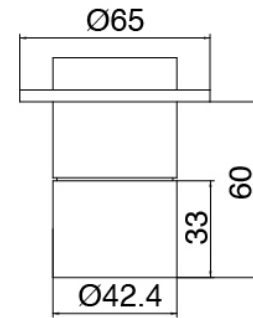

In-line concealed valves

Cod: 3300Y407AA0

In-line concealed valves - external parts

Thermostatic control

Cod: 3300T550AA0

Concealed thermostatic mixer - external parts

Handshower stand alone

Cod: 3300Z419A04

Handshower set, with Diam. 30mm handshower, water outlet and support - without flexible

Ceiling-mounted shower head

Cod: 3300T623A00

Ceiling-mounted shower head - 700mm

Concealed part

Cod: 3300B110A00

Ceiling-mounted - concealed part

Revolving showerhead with Flyfall

Cod: 3300SO05A00

Ceiling-mounted revolving tubular showerhead with Flyfall

Flexible L=150mm

Cod: 3300N504A00

PVC flexible pipe for handshower - Black - L 1,5m

Finiture disponibili: