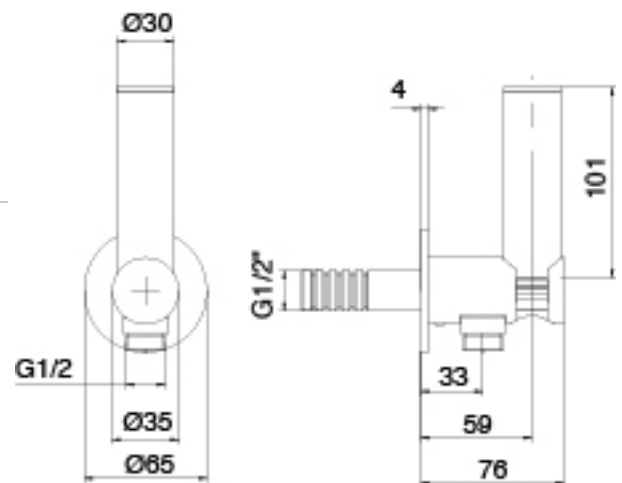

In-line concealed valves

Cod: 3300Y407AA0

In-line concealed valves - external parts

Thermostatic control

Cod: 3300T550AA0

Concealed thermostatic mixer - external parts

Handshower stand alone

Cod: 3300Z419A04

Handshower set, with Diam. 30mm handshower, water outlet and support - without flexible

Ceiling-mounted shower head

Cod: 3300T623A00

Ceiling-mounted shower head - 700mm

Concealed part

Cod: 3300B110A00

Ceiling-mounted - concealed part

Revolving showerhead with Flyfall

Cod: 3300SO05A00

Ceiling-mounted revolving tubular showerhead with Flyfall

Flexible L=150mm

Cod: 3300N504A00

PVC flexible pipe for handshower - Black - L 1,5m

Finiture disponibili: