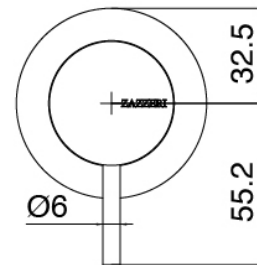

In-line concealed valves

Cod: 3300Y407AA0

In-line concealed valves - external parts

Thermostatic control

Cod: 3300T550AA0

Concealed thermostatic mixer - external parts

Handshower stand alone

Cod: 3300Z419A04

Handshower set, with Diam. 30mm handshower, water outlet and support - without flexible

Ceiling-mounted shower head

Cod: 3300T623A00

Ceiling-mounted shower head - 700mm

Concealed part

Cod: 3300B110A00

Ceiling-mounted - concealed part

Revolving showerhead with Flyfall

Cod: 3300SO05A00

Ceiling-mounted revolving tubular showerhead with Flyfall

Flexible L=150mm

Cod: 3300N504A00

PVC flexible pipe for handshower - Black - L 1,5m

Finiture disponibili: