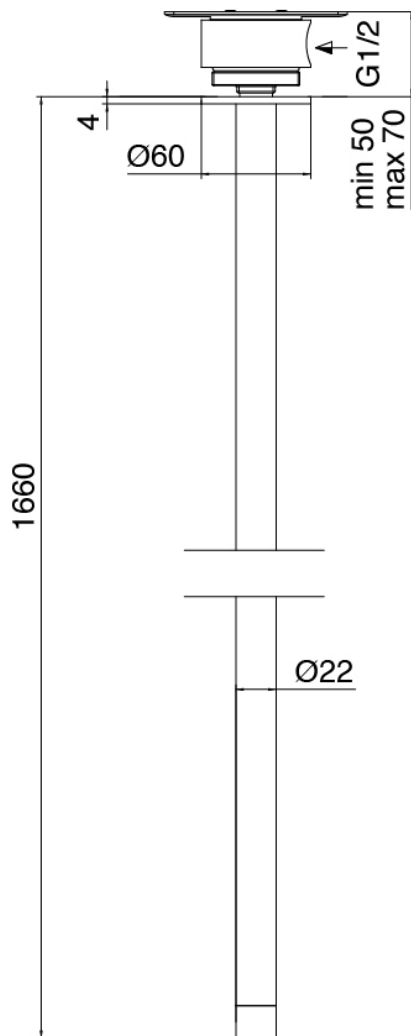

In-line concealed valves

Cod: 3300Y407AA0

In-line concealed valves - external parts

Thermostatic control

Cod: 3300T550AA0

Concealed thermostatic mixer - external parts

Handshower stand alone

Cod: 3300Z419A04

Handshower set, with Diam. 30mm handshower, water outlet and support - without flexible

Ceiling-mounted shower head

Cod: 3300T623A00

Ceiling-mounted shower head - 700mm

Concealed part

Cod: 3300B110A00

Ceiling-mounted - concealed part

Revolving showerhead with Flyfall

Cod: 3300SO05A00

Ceiling-mounted revolving tubular showerhead with Flyfall

Flexible L=150mm

Cod: 3300N504A00

PVC flexible pipe for handshower - Black - L 1,5m

Finiture disponibili: