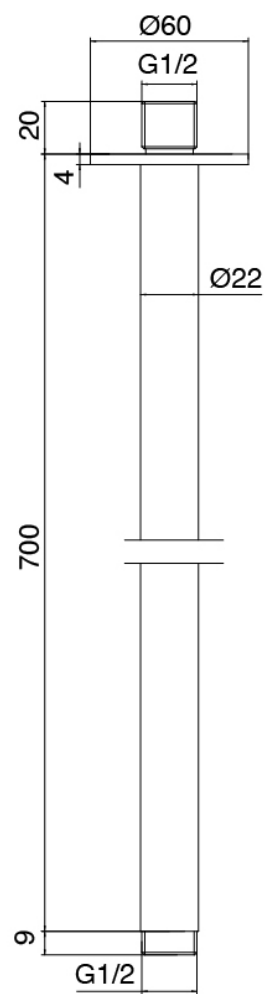

In-line concealed valves

Cod: 3300Y407AA0

In-line concealed valves - external parts

Thermostatic control

Cod: 3300T550AA0

Concealed thermostatic mixer - external parts

Handshower stand alone

Cod: 3300Z419A04

Handshower set, with Diam. 30mm handshower, water outlet and support - without flexible

Ceiling-mounted shower head

Cod: 3300T623A00

Ceiling-mounted shower head - 700mm

Concealed part

Cod: 3300B110A00

Ceiling-mounted - concealed part

Revolving showerhead with Flyfall

Cod: 3300SO05A00

Ceiling-mounted revolving tubular showerhead with Flyfall

Flexible L=150mm

Cod: 3300N504A00

PVC flexible pipe for handshower - Black - L 1,5m

Finiture disponibili: