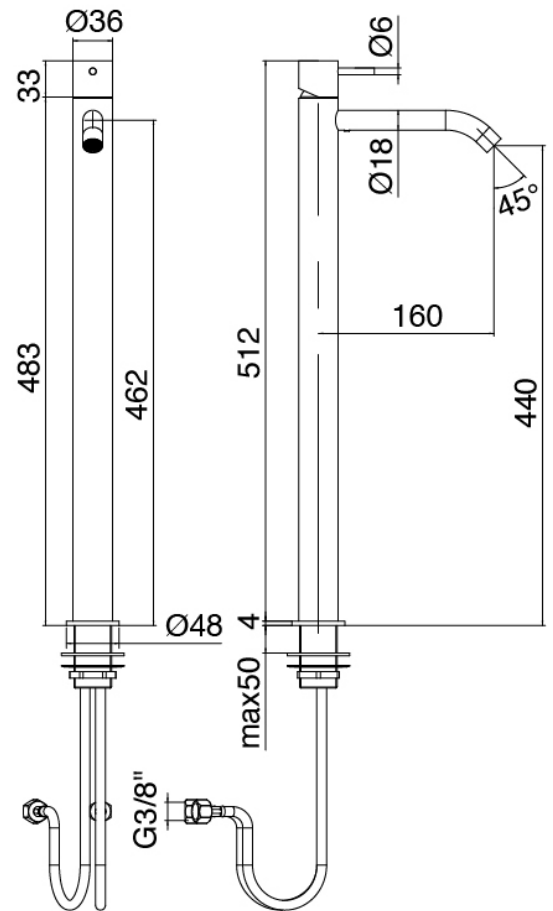

Modern - Washbasin mixer

Codice kit: 3300 MLX-020

Single lever washbasin mixer without plug

Componenti

Single-lever mixer

Cod: 33001099A00

Single lever washbasin mixer without plug - 160 x
H440 mm

Finiture disponibili: