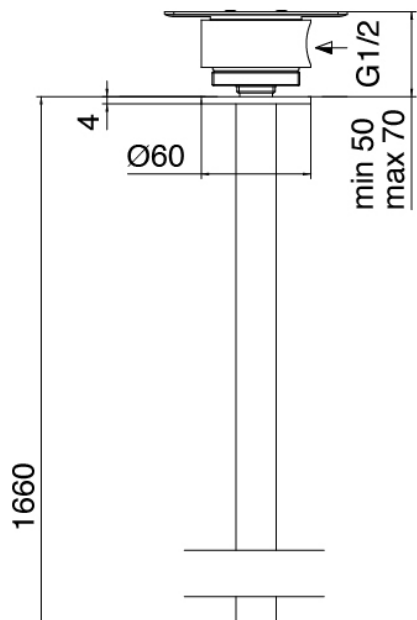

Concealed part

Cod: 3300B110A00

Ceiling-mounted - concealed part