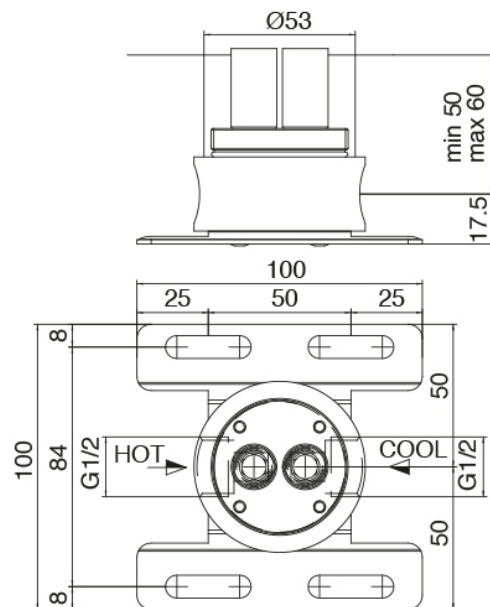

### Concealed part (B100)

Cod: 3300B100A00

Column-mounted washbasin/bath spout - concealed part

### Flexible

Cod: 3300N504A01

PVC flexible pipe for handshower - Black - L 1,2m