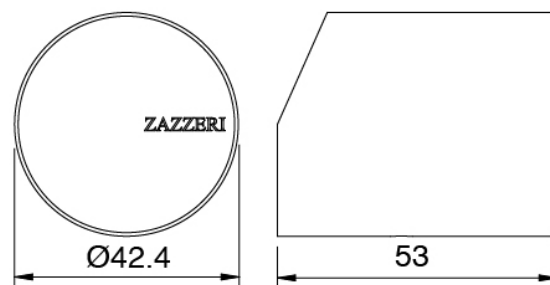

Handle (MA03_sh)

Cod: 3305MA03A00

HANDLE MA03 Handle for built-in
parts/washbasin/freestanding bathtub

Flexible

Cod: 3300N504A01

PVC flexible pipe for handshower - Black - L 1,2m

Finiture disponibili:

finiture speciali su richiesta salvo quantitativi minimi di ordine garantiti

brush steel

ASAS