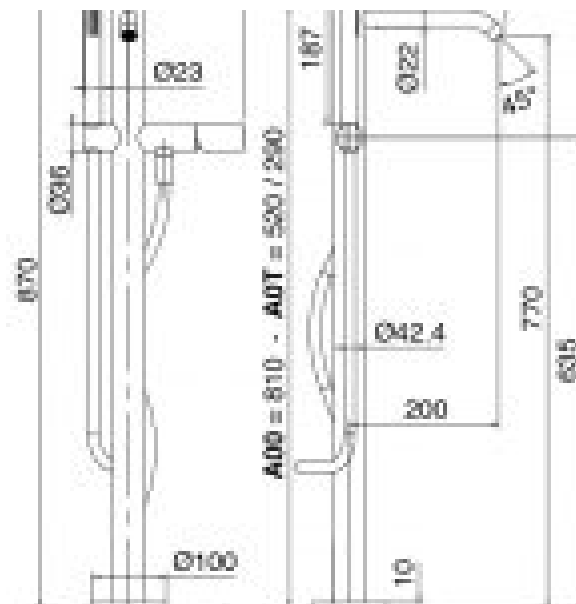

### Concealed part (B100)

Cod: 3300B100A00

Column-mounted washbasin/bath spout - concealed part

### Mixer set with spout (3305)

Cod: 3305W100A00

Column-mounted washbasin spout with  
Handshower - external part - Two mixers without flex

### Flexible

Cod: 3300N504A01

PVC flexible pipe for handshower - Black - L 1,2m