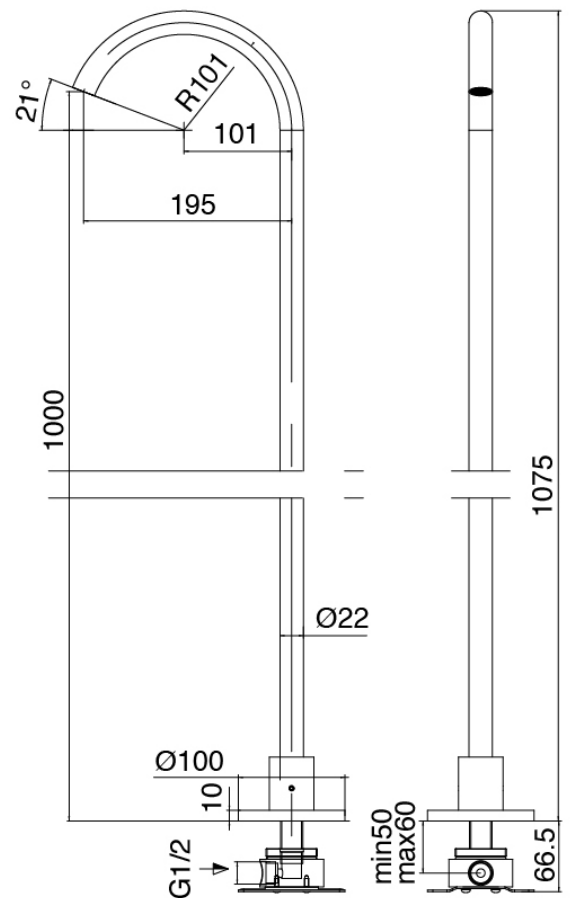

Modern - Washbasin mixer on top

Codice kit: 3305 GLT-070

Washbasin mixer on top with column-mounted washbasin spout

Componenti

Concealed part

Cod: 3300B099A00

Column-mounted - Built-in part

Column-mounted washbasin spout

Cod: 3300T099A00

Column-mounted washbasin spout

Single-lever mixer

Cod: 3305M108A00

Surface single lever mixer - Ø36mm

Handle

Cod: 3305MA01A00

HANDLE MA01 Handle for washbasin/bidet mixer